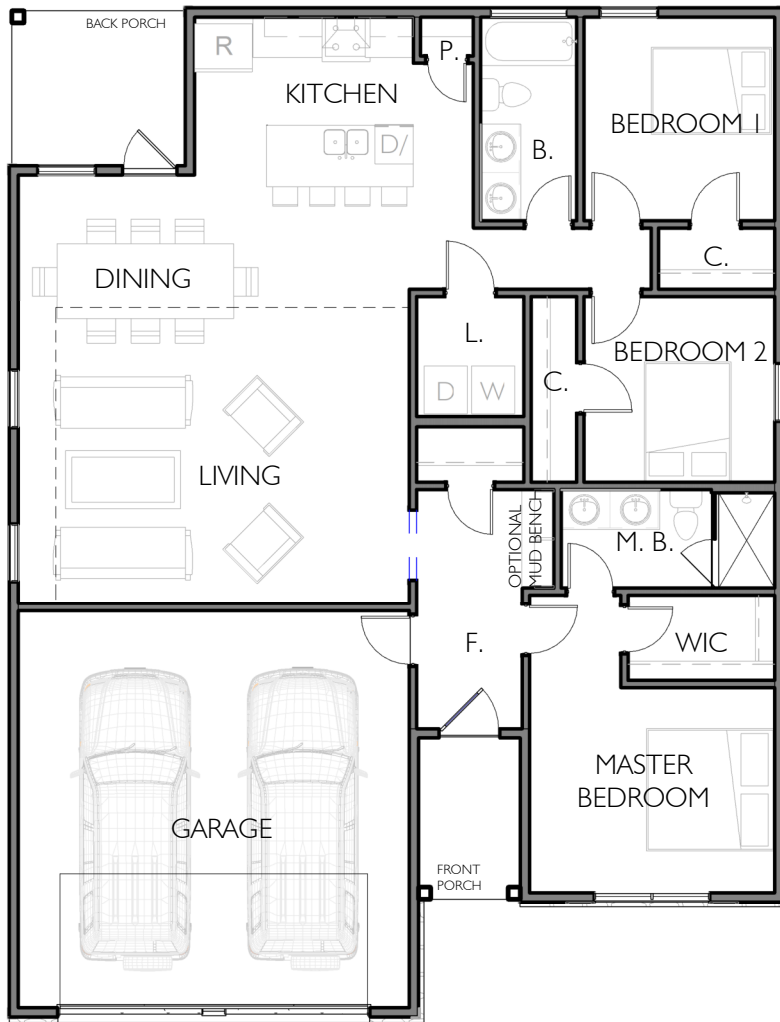

**WCH**  
HOMES  
HAWKS RIDGE

**SYCAMORE**

OPTION A

3 BEDROOMS  
DINING ROOM  
1,434 SQFT

OPTION B